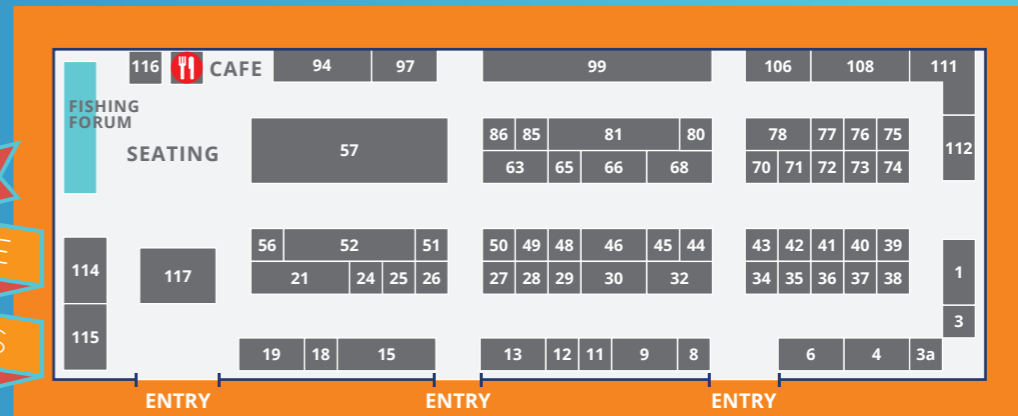

TENDERS	STAND #
All Boats and Caravans	H63 & M99 & M81
Kirby Marine	WB26 & WB27
West Coast Inflatable RIBS	H67

TRAILER BOATS	STAND #
All Boats and Caravans	H63 & M99 & M81
Aquasports Marine	H6
Arvor Australia	WB3 - WB5
Australian Safety Engineers	H59
Axis Boats	H59a
Bluewater Marine	H88
Boab Boat Hire Broome	H56

TRAILER BOATS	STAND #
Boat City	H30
Boatland Mandurah	H33
CARIBBEAN BOATS	H46 & M13
By Mansfield Marine	WB10 - WB14
Chivers Marine	H2
Epic Marine	H37
Fab Dock	H131
Genesis Craft	H29
Hitech Marine	H61 & H73 - H75 & M13 - M15
Jetpower Boatshop	H1
Kirby Marine	WB26 & WB27
Malibu Boats WA	H54
Mandurah Motor Marine	H40
MANDURAH OUTBOARDS	H68
Midway Marine	H41
Millard Marine	H36
Nautilus Marine	M56
Oceanhull Marine	H67a
PSA Ski Boats	H29a
Ranger Tugs	WB50 & WB51
Regulator by One Brokerage	WB7 - WB9
ROBALO CENTRE CONSOLES	H46 & M13
By Mansfield Marine	WB10 - WB14
Runaway Bay Pontoon Boats	H47
Seabreeze West Ribs	H39
Searano Marine	H60
Sirocco Marine Perth	G1
Sportsmarine	H7
Suzuki Marine	WB76
West Coast Inflatable RIBS	H67
West Coast Suzuki	H28
Westerberg Marine	H5

TRAVEL	STAND #
Abrlhos Island & Kimberley Cruises	M49
Kimberley Coast Beach Camping Cruises	M43
Kimberley Cruise / Odyssey Expeditions	M65
Kimberley Pearl Charters	M36
Mandurah Houseboats	M42
Rottneest Island	M11
Whitsunday Boating Holidays	M75